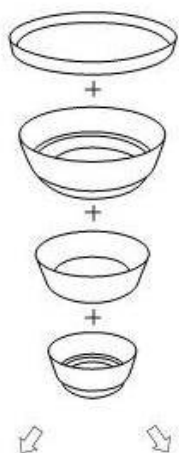

CONIC Flower

CF01 CONIC Green φ170×h155mm

CF13 CONIC Orange φ170×h155mm

CF18 CONIC Yellow φ170×h155mm

CF10 CONIC Blue φ170×h155mm

TOP : Plate
Φ 170×h23mm

Second : Bowl L
Φ 155×h62mm 600ml

Third : Bowl M
Φ 118×h42mm 250ml

Fourth : Bowl S
Φ 90×h40mm 150ml

CF06 CONIC Pink φ170×h155mm

New Style of Shokado

Arita Porcelain Lab delivers for more than 10 years, this unique Conic series which can be used as a set of coordination or individually. Its form is simple and modern, timeless design that goes well with any cuisine. As well as overlapping three-stage, it can also be used as bowl separately, the lid as a plate, 3 stage bowl of large, medium and small is superimposed nested state and can be stored without taking place.